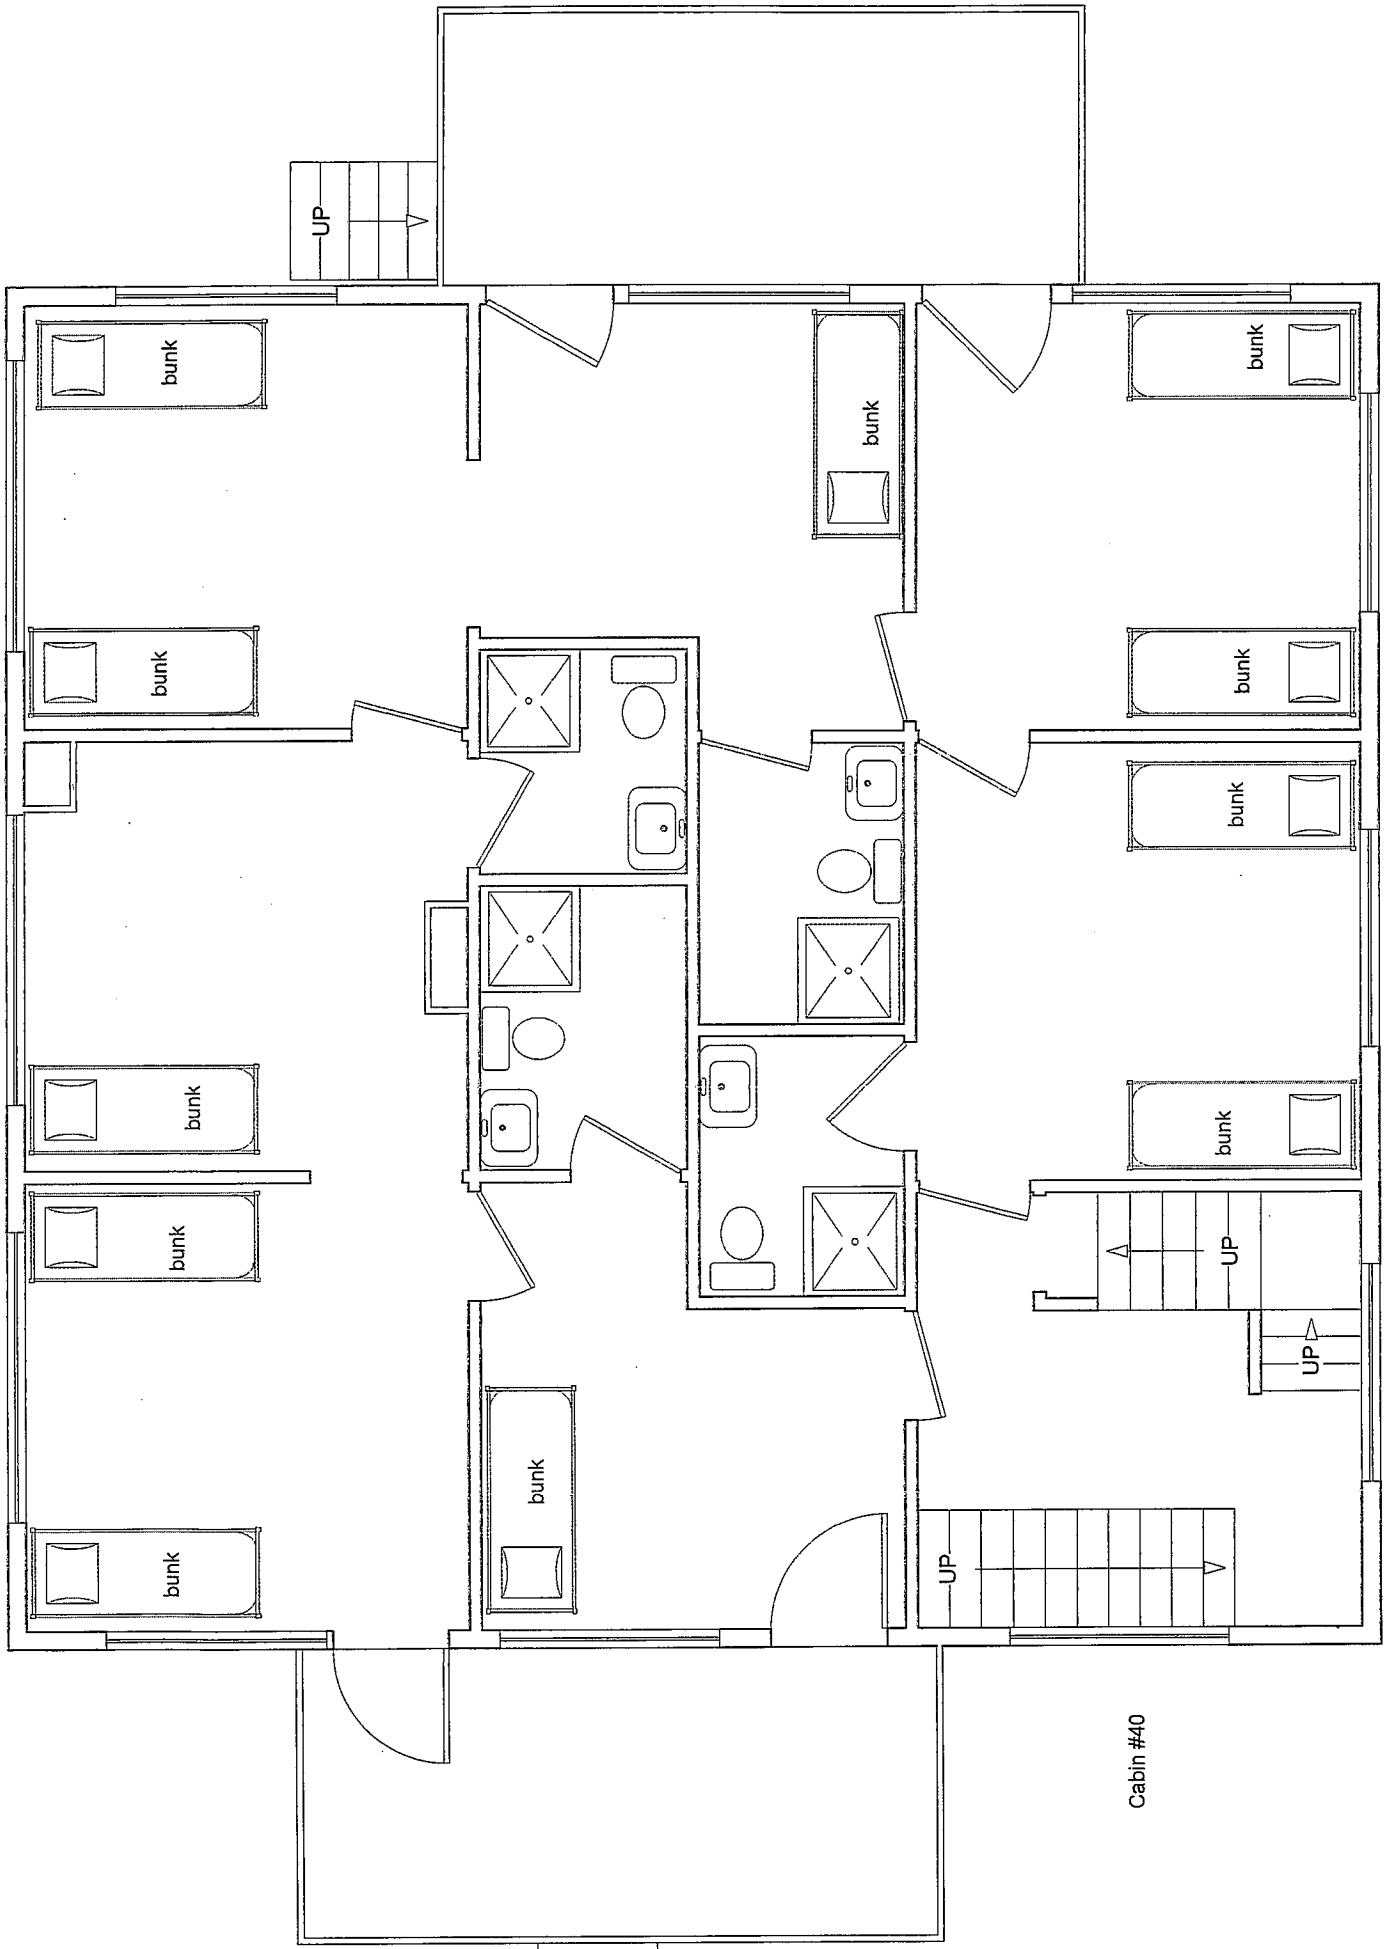

Cabin #40 up

Cabin #40

Cape Cod Sea Camps

DATE: 12/98

BUILD # 40

SCALE: 1/8" = 1'-0"

Notes: Basement Floor

1024 sq ft