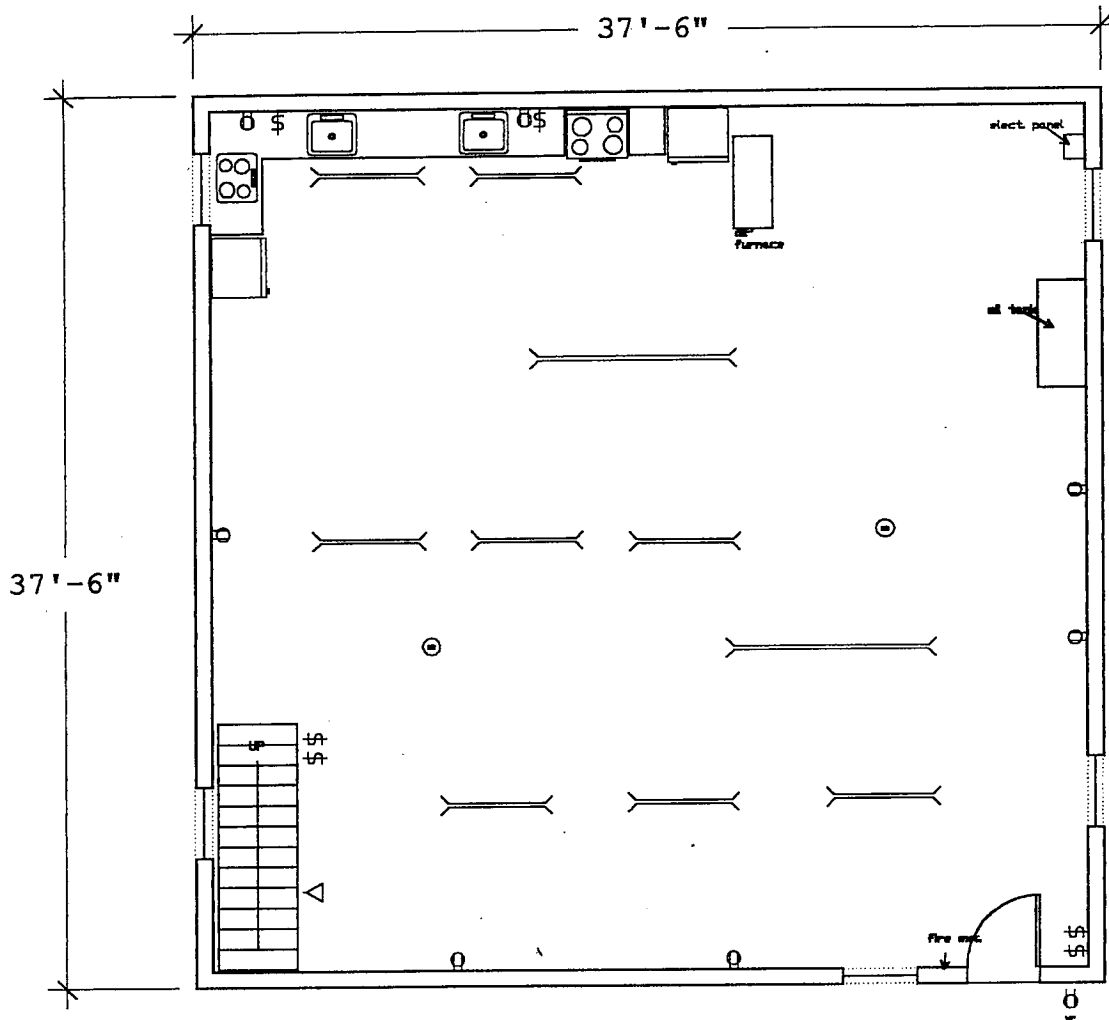

Cabin #40 up

Cabin #40

Cape Cod Sea Camps

DATE: 12/98

BUILD # 40

SCALE: 1/8" = 1'-0"

Notes: Basement Floor

1024 sq ft